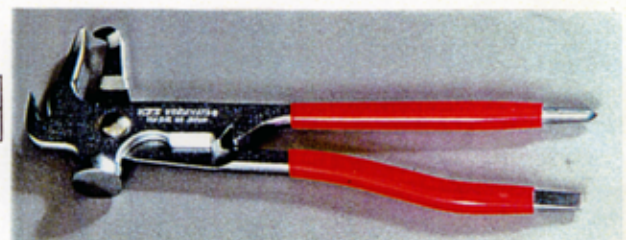

TIRE LEVER

MODEL NO.	SIZE	O/A LENGTH	WEIGHT
TLW-240	240 MM	235 MM	150 g
TLW-360	360 MM	350 MM	310 g
TLW-550	550 MM	530 MM	800 g

新品
New

WHEEL WEIGHT PLIER

MODEL NO.	SIZE	O/A LENGTH	WEIGHT
WWP-250	10"	245 MM	350 g